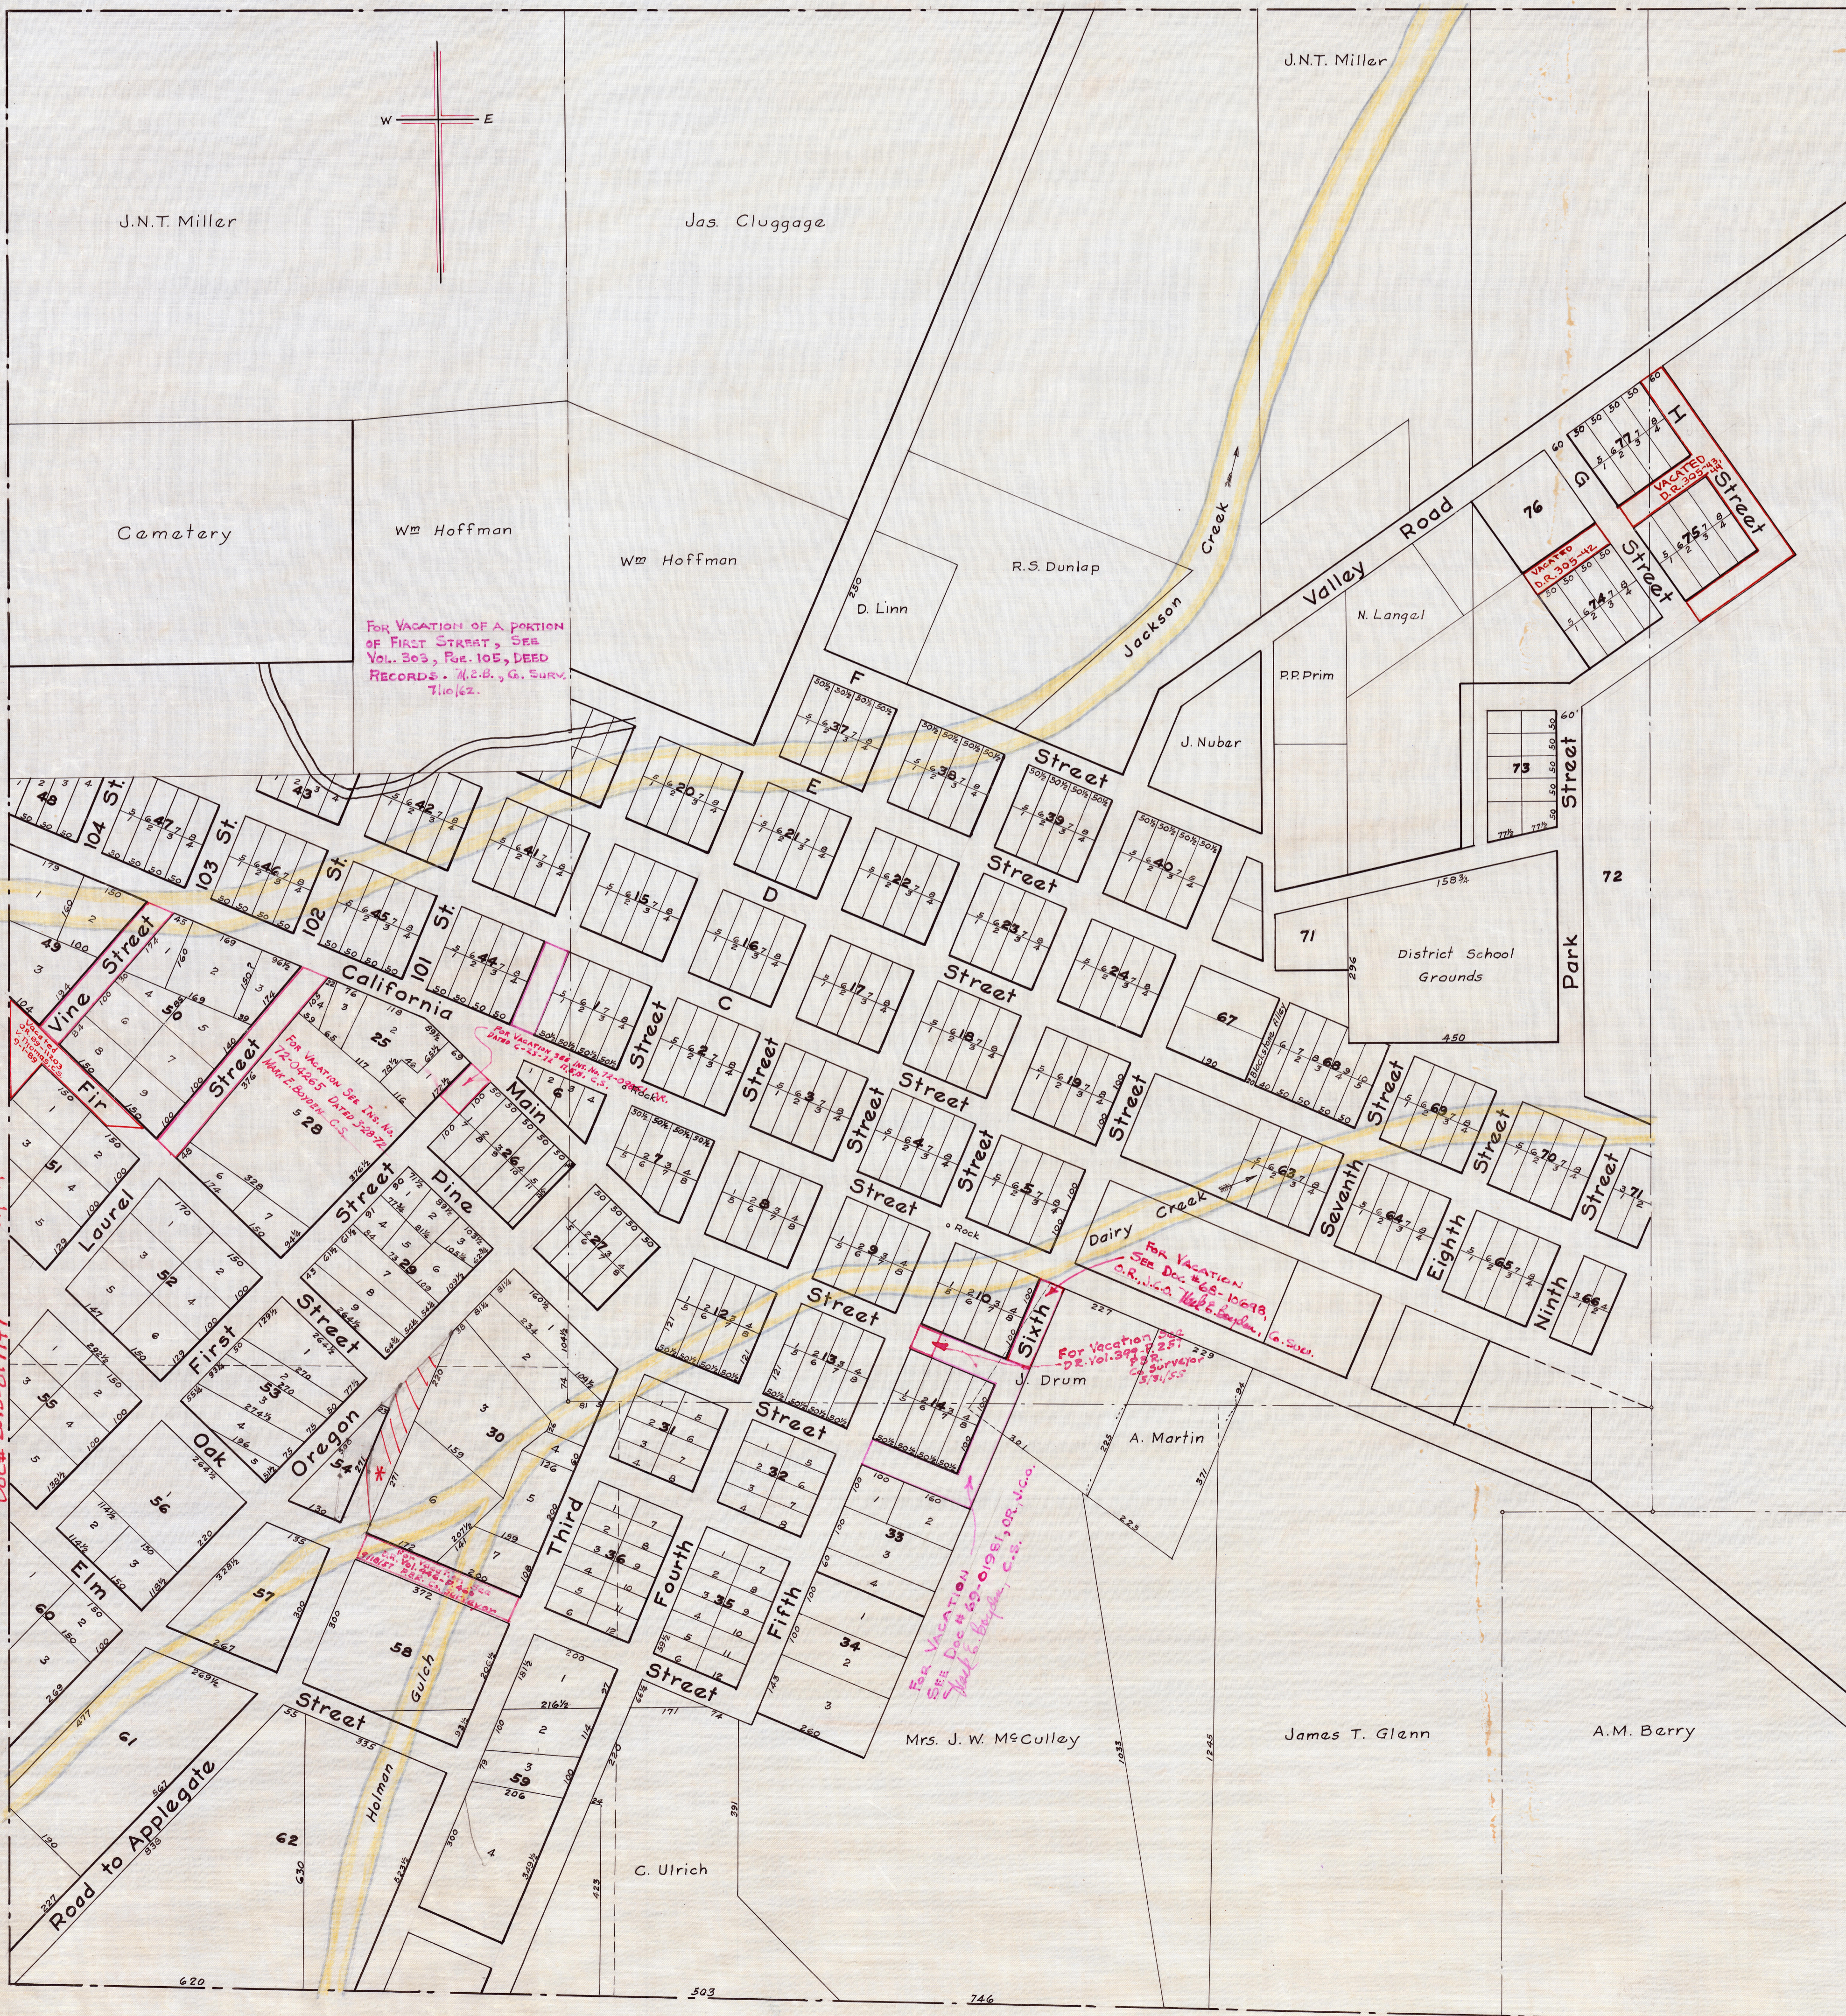

MAP OF JACKSONVILLE

SCALE: 1"=200'

I, Paul B. Rynning, County Surveyor Jackson County, Oregon hereby certify that this map is a copy of the original filed in Jackson County Road Records Book 1, Page 197, and made in compliance with the Oregon Laws, Section 95-1307a. Jan. 27, 1950.
Drawn by - L.J. Shorey
Check by - M.E. Boyden

Paul B. Rynning
County Surveyor

* A Portion of Applegate Rd. # Also see, "Applegate Rd" Doc # 2017-002322 Vacated 06/18/2015 Doc # 2015-019147 01/23/2017

FOR VACATION OF A PORTION OF FIRST STREET, SEE Vol. 203, Pgs. 105, DEED RECORDS - M.E.B., G. SURV. TIMEZ.

FOR VACATION SEE Doc. # 65-10019, C.R., Vol. 100, Pgs. 15, 155