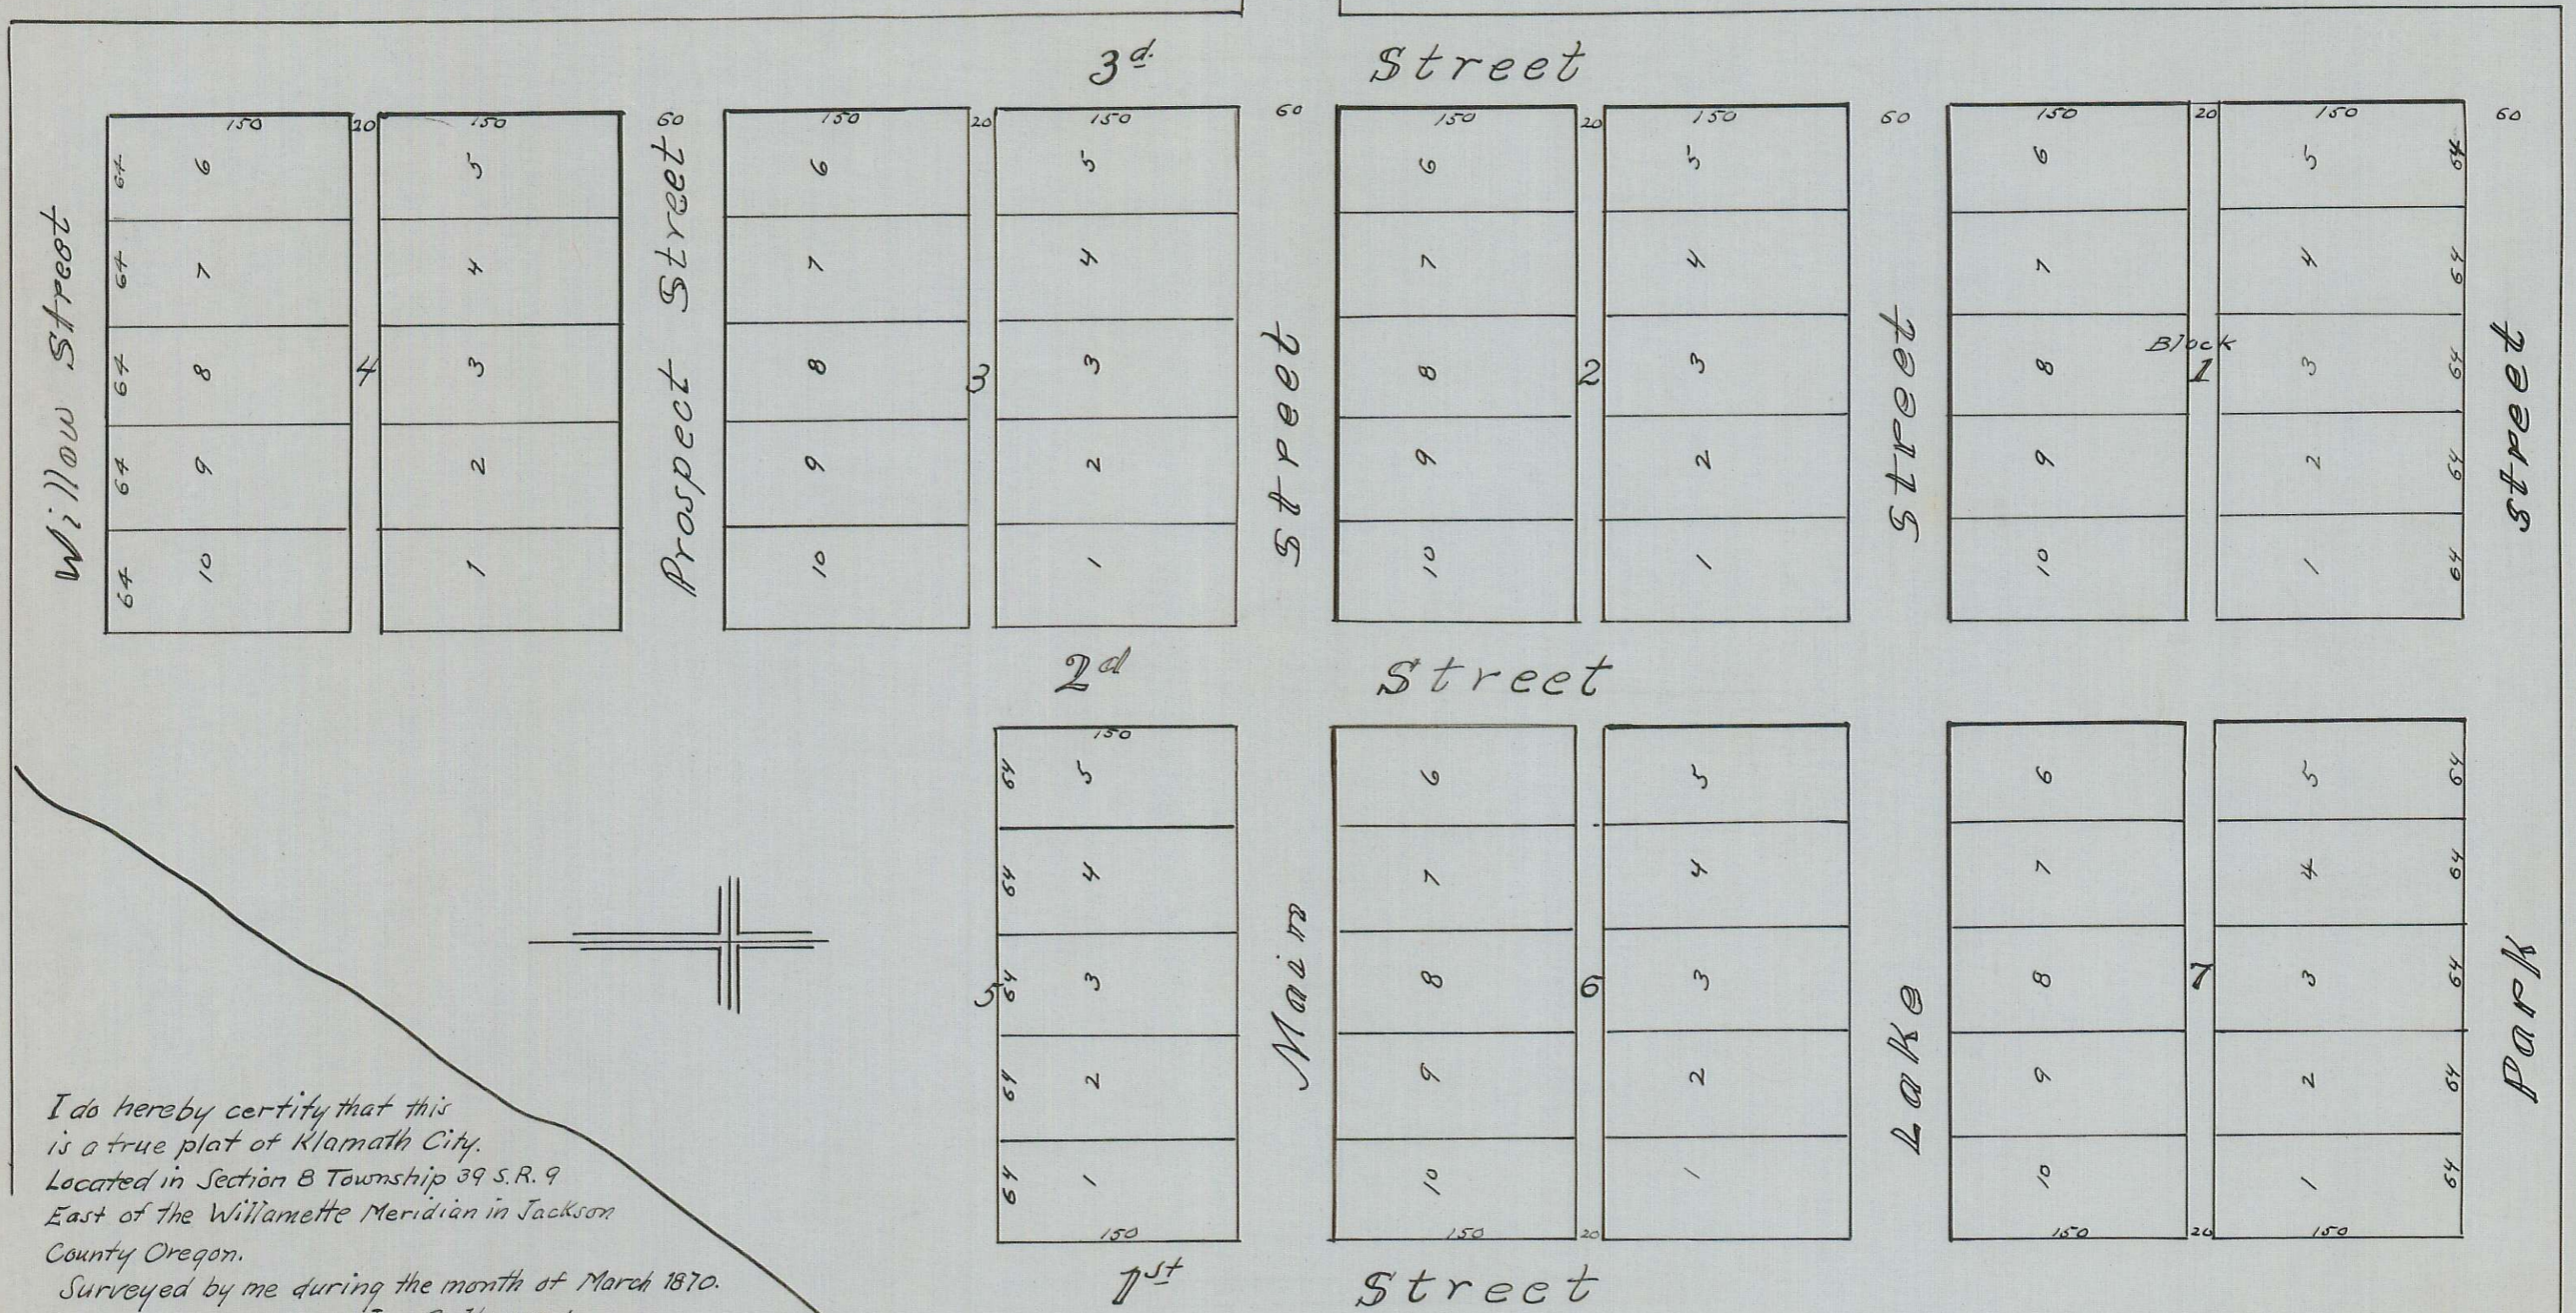

Plat of Klamath City.

I do hereby certify that this is a true plat of Klamath City. Located in Section 8 Township 39 S. R. 9 East of the Willamette Meridian in Jackson County Oregon. Surveyed by me during the month of March 1870. Jos. S. Howard County Surveyor Jackson County, Oregon.

Filed and recorded June 9th 1870

W. J. Doyle County Clerk
Jackson Co. Oregon.

Little Klamath Lake.

Copy from Road Records
Vol. 1 - page 155
Dec. 10, 1936 By F.M.P.
checked By C.Z.B.