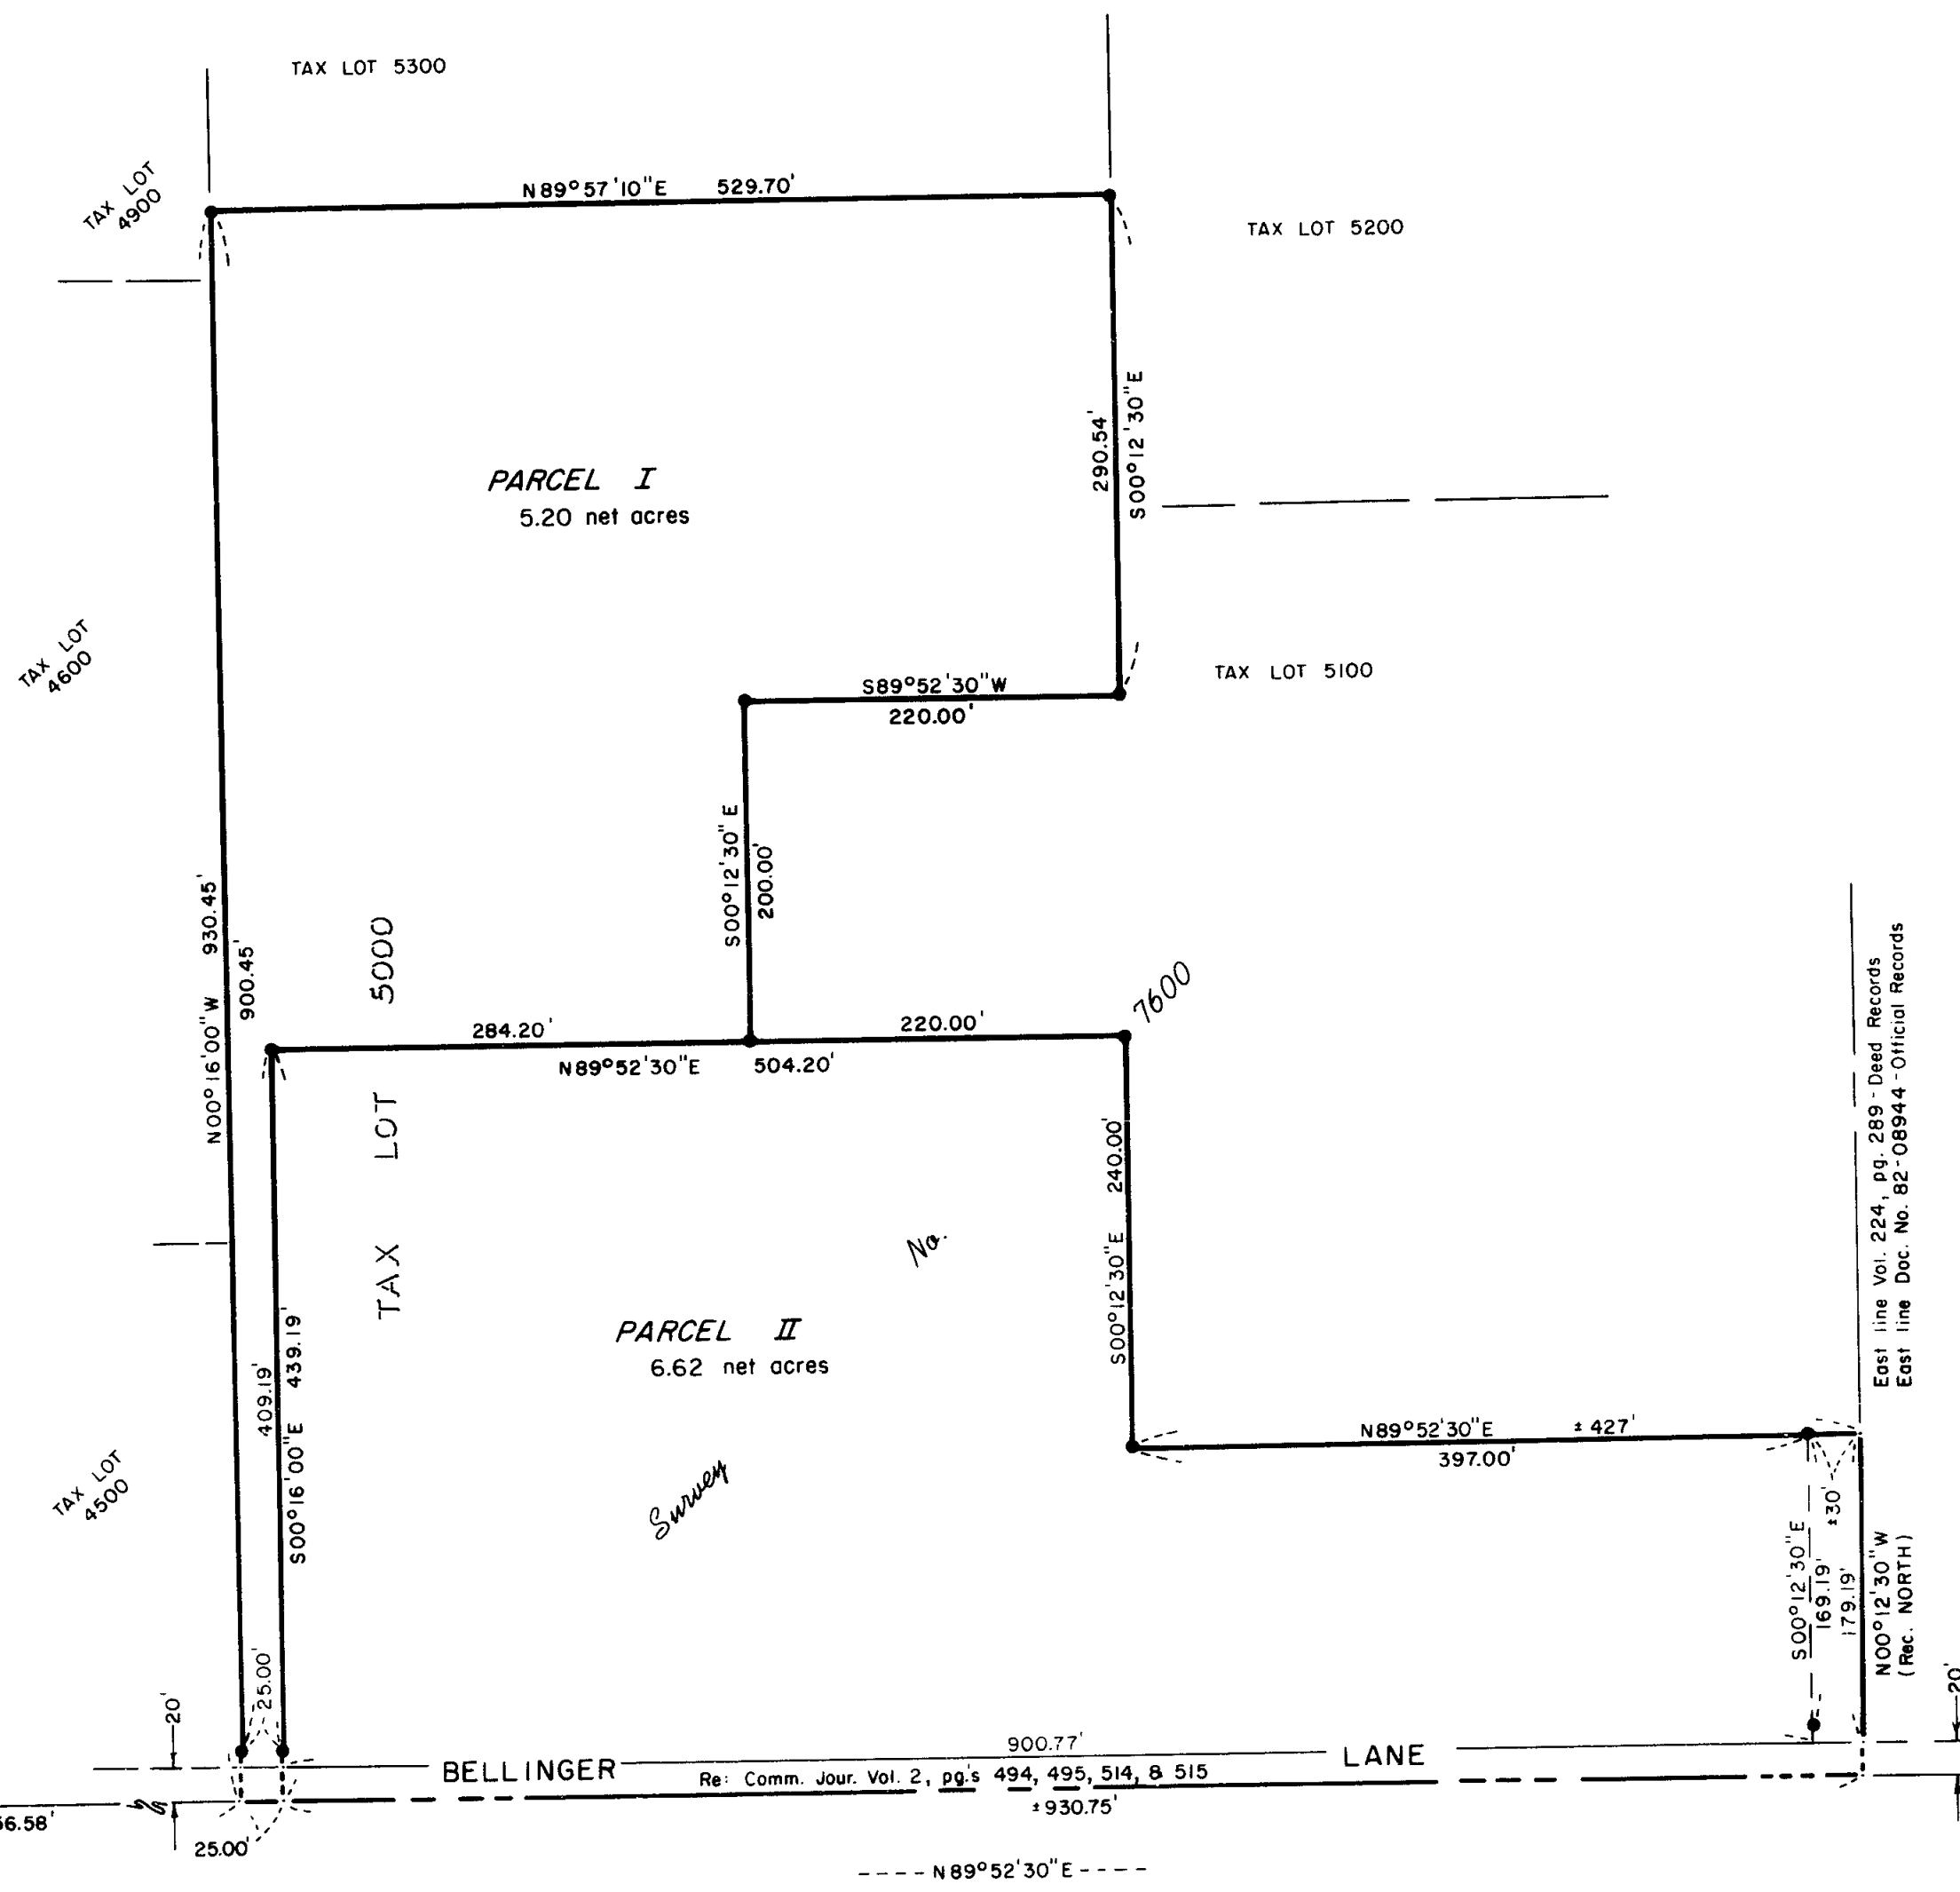

MINOR LAND PARTITION

LOCATED IN
N.E. 1/4 of SEC. 34, T.37S., R.2W., W.M.
JACKSON COUNTY, OREGON
FOR

MAURICE BUTTS

FILE NO. 82-72-MP

APPROVALS:

Approved by the Jackson County Planning Department
By: Del McNamey Date: June 2, 1983

All taxes, fees, assessments, or other charges as required by O.R.S. 311.280 have been paid as of JULY 5, 1983.
Ray Stewart Director of Assessment & Taxation
Gene Gordon Deputy

RECORDER'S CERTIFICATE:

Filed for record this 13th day of July, 19 83, at 11:03 O'Clock A.M. and recorded in Volume 5, page 127 of the "Minor Land Partition" records of Jackson County, Oregon.
Kathleen S. Beckett County Clerk
Pauline E. McCormack Deputy

** RECEIVED **
Date 7/13/83 By SK
This survey consists of:
1. Plan by Map
1. Narrative
JACKSON COUNTY
CLERK

HOFFBUHR/BATH & ASSOCIATES, INC.
219 N. OAKDALE MEDFORD, OREGON
BY: RICHARD L. BATH R.P.L.S. NO. 1069
SCALE: 1" = 100' MAY 2, 1983
BASIS OF BEARING SURVEY NO. 7600
• = Fd. 5/8" iron pin per Survey No. 7600
(Re: 76-037)

Richard L. Bath
SURVEYOR

I certify this plat to be an exact photocopy of the original.
Richard L. Bath
SURVEYOR

S.E. COR. D.L.C. NO. 78
per Survey No. 7600

S.W. COR. D.L.C. NO. 78
per Survey No. 7600