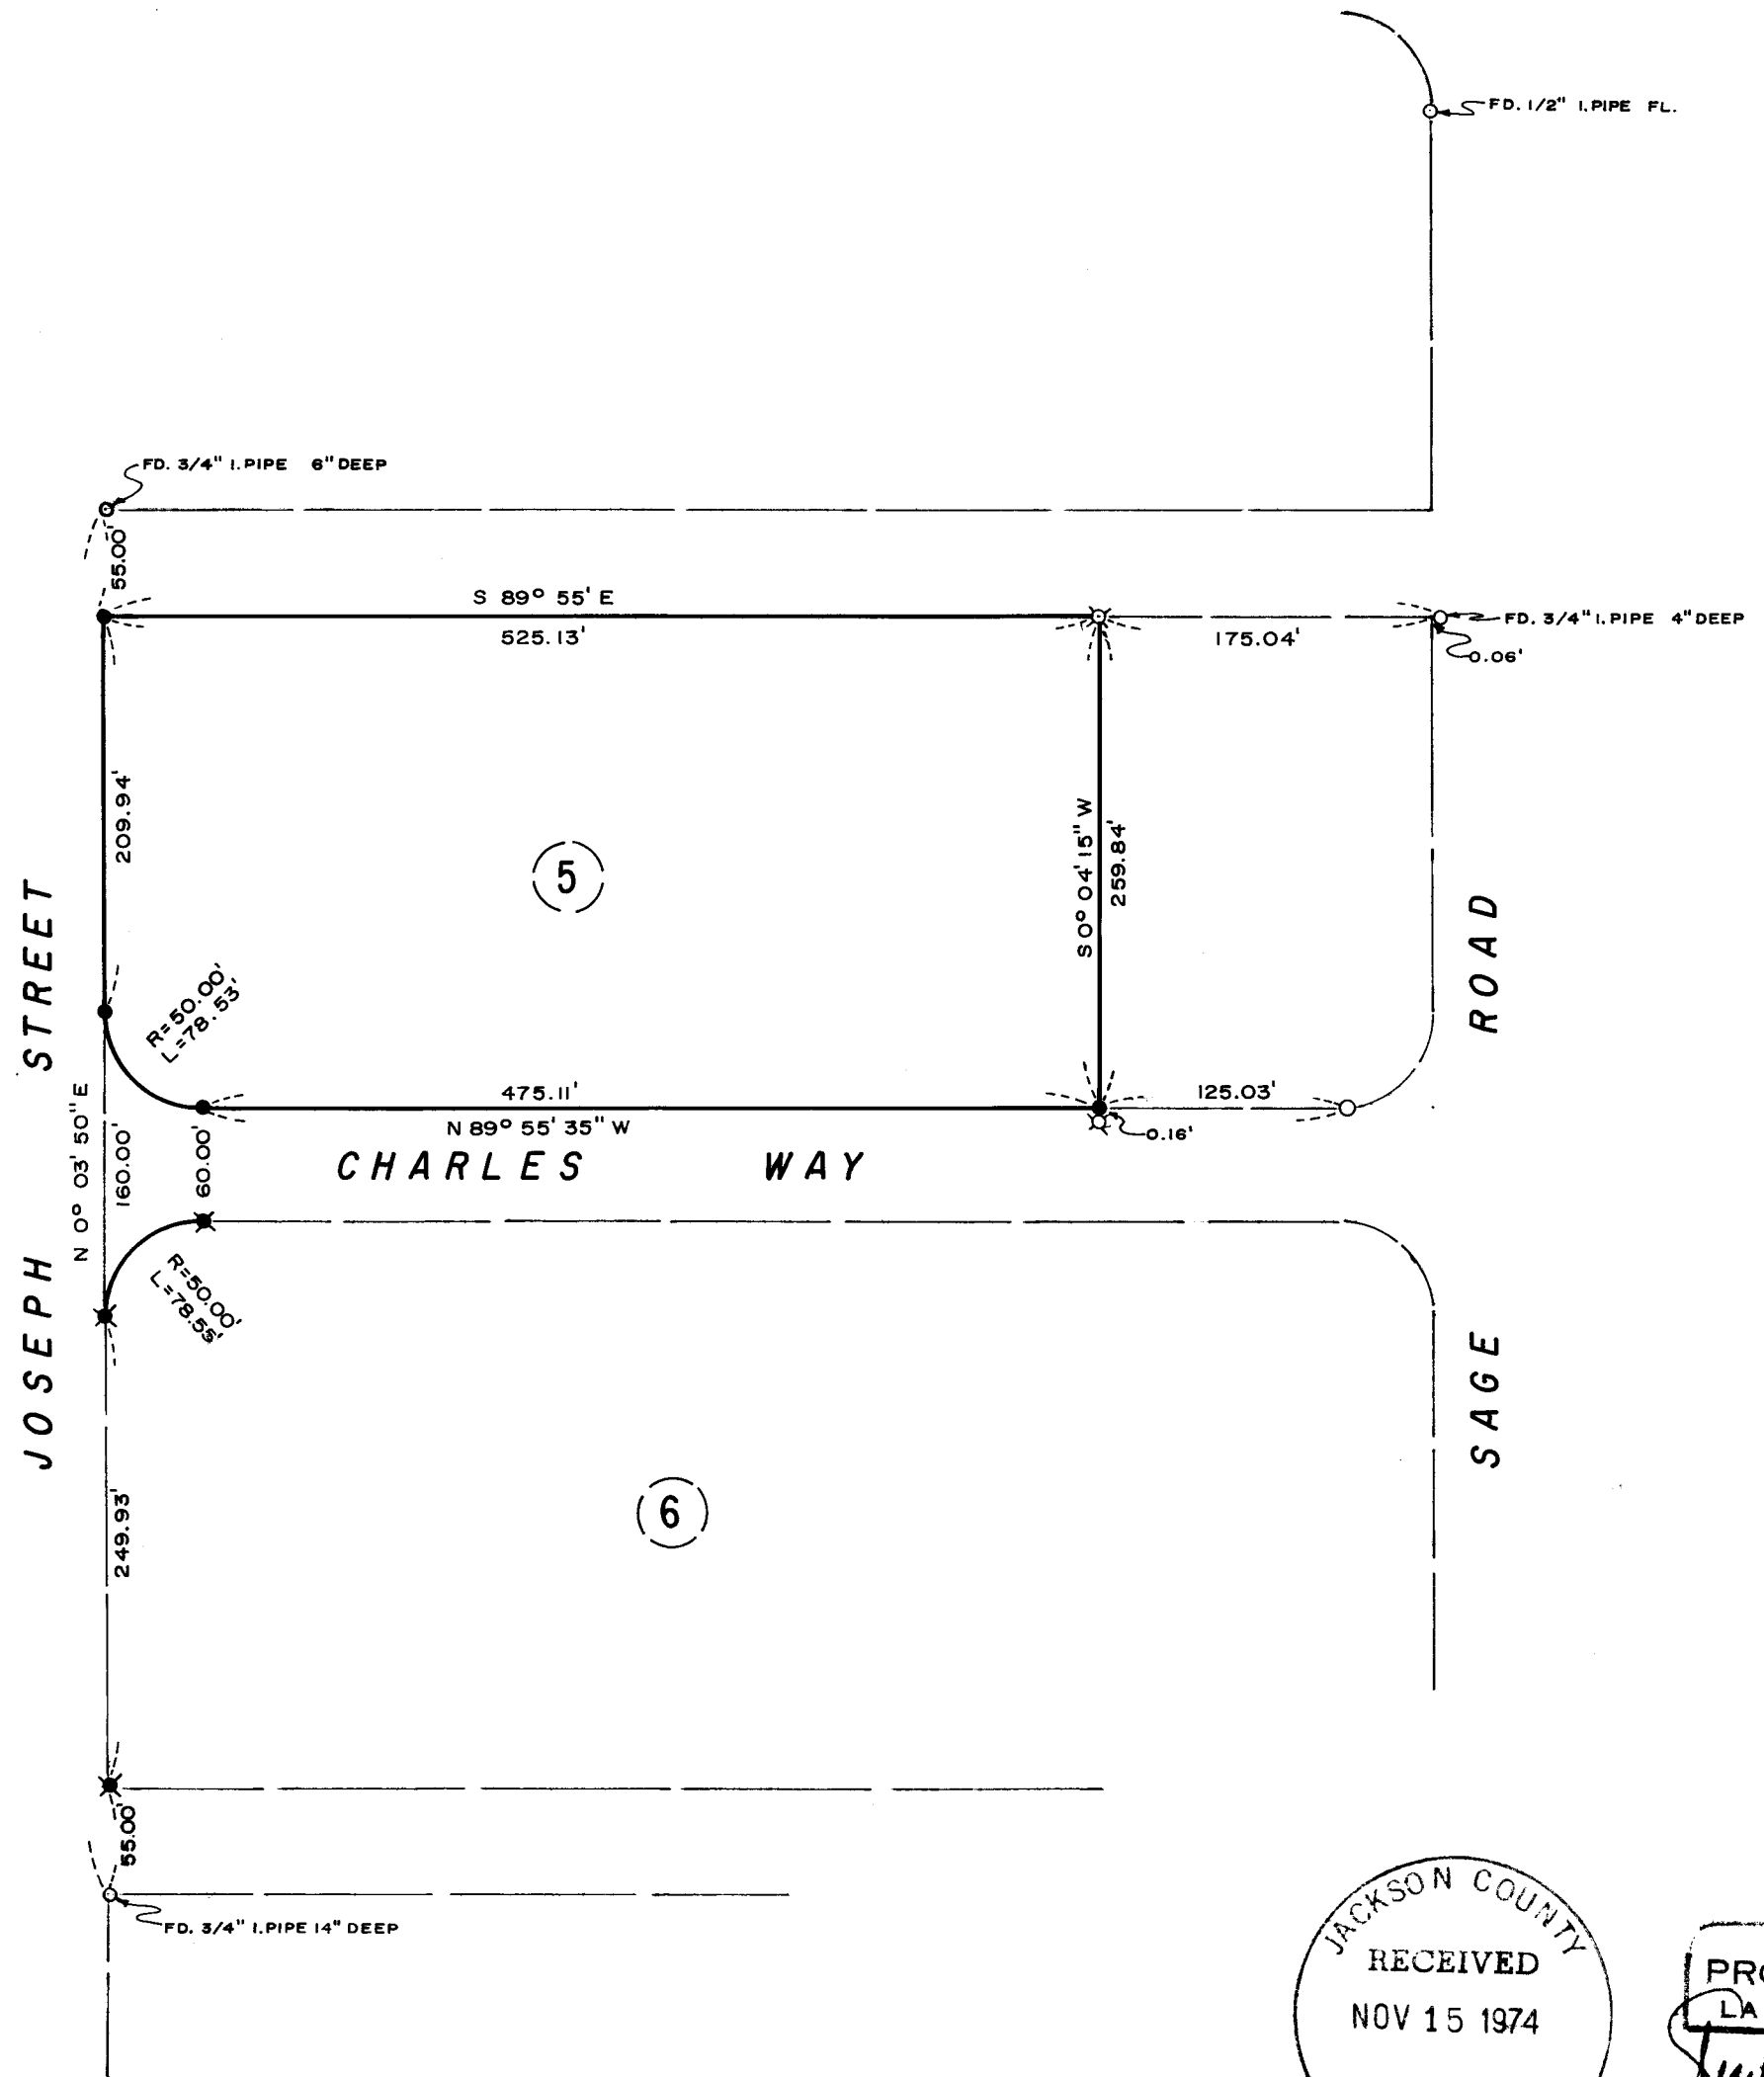

5868

SURVEY FOR:

NORTHWEST GROCERY CO.

LOCATED IN BLOCKS 5 & 6 OF
EHRMAN WAREHOUSE INDUSTRIAL DISTRICT
IN THE SE 1/4 OF SEC. 14, T. 37 S. R. 2 W., W.M.

BY: MARK E. BOYDEN

OCT. 25, 1974

5868

BASIS OF BEARINGS
PLAT BEARING N. LINE BLOCK 5

- FOUND ORIG. BLOCK CORNER MON.
- ⊗ FOUND 5/8" I. PIN SET ON R.S. NO. 2134
- SET 3/4" x 30" I. PIN FLUSH
- ✱ SET 3/4" x 24" I. PIN FLUSH

5868

SURVEY NARRATIVE TO COMPLY WITH O.R.S. 209.250.

FOR: Northwest Grocery Co.
2195 Sage Road
Medford, Oregon, 97501

PURPOSE: 1. To monument and/or verify previously set monuments controlling the Company ownership in Block 5 of EHRMAN WAREHOUSE INDUSTRIAL DISTRICT.
2. To monument the curve radius controls at the Northwest corner of Block 6 of said District.

PROCEDURE: Utilizing a one-second theodolite, an electronic measuring instrument and chain, tied to original Block corner monuments and monuments set on Recorded Survey No. 2134. From said data, set additional corner monuments at positions shown on the annexed map.