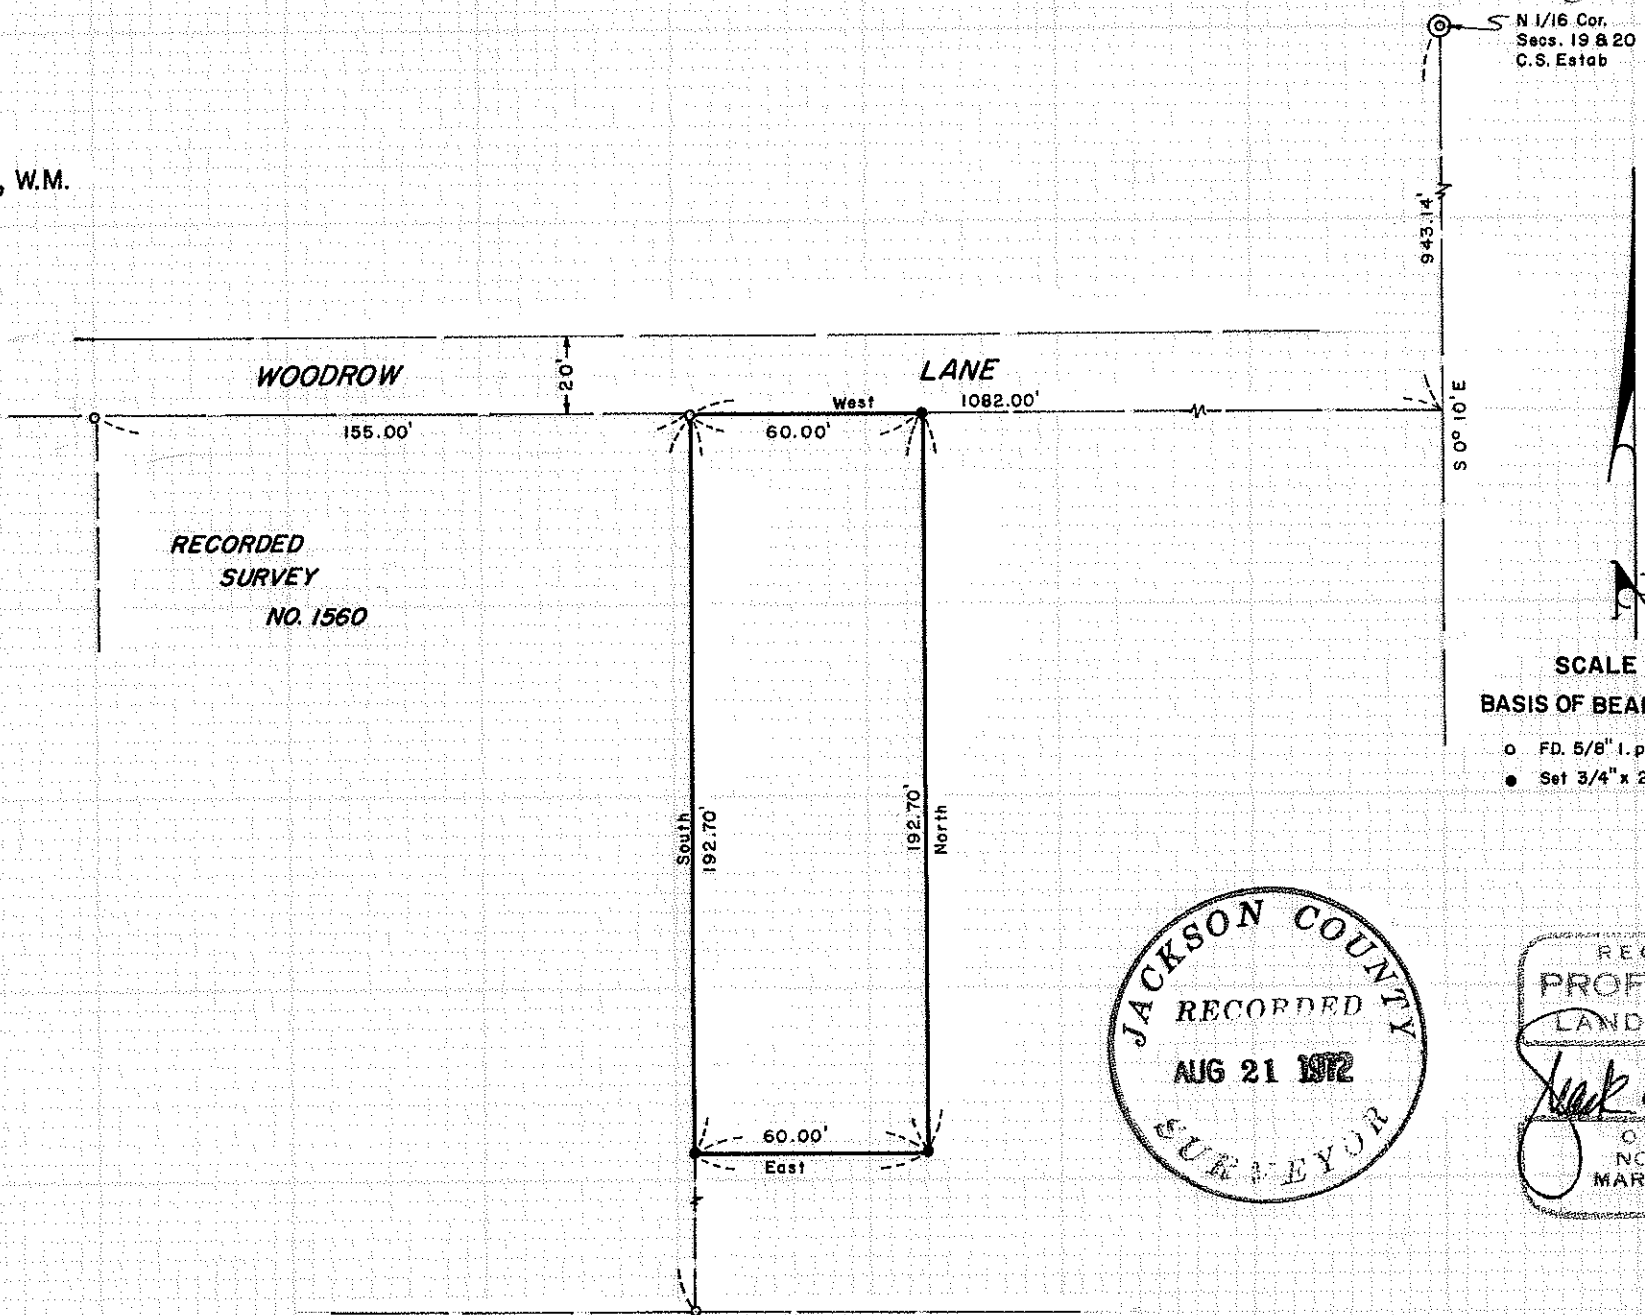

4935

Survey For:

GEORGE KAISER

Located in the NE 1/4,
Sec. 19, T. 37 S. R. 1 W., W.M.

Medford, Oregon

By: Mark E. Boyden

Aug. 18, 1972

SCALE 1" = 50'
BASIS OF BEARINGS R. S. NO. 1560

- FD. 5/8" I. pin set on R.S. No. 1560
- Set 3/4" x 24" I. pin flush

4935

SURVEY NARRATIVE TO COMPLY WITH O.R.S. 209.250

FOR: George Kaiser
Apt. 6
1211 Morrow Road
Medford, Oregon 97501

PURPOSE: To monument the corners of tract described in Deed Volume 567,
Page 261, being located in the Northeast Quarter of Section 19,
T37SR1W, W. M..

PROCEDURE: From monuments found set on Recorded Survey No. 1560, monumented
the desired tract as shown on the map to accompany this report.

August 19, 1972