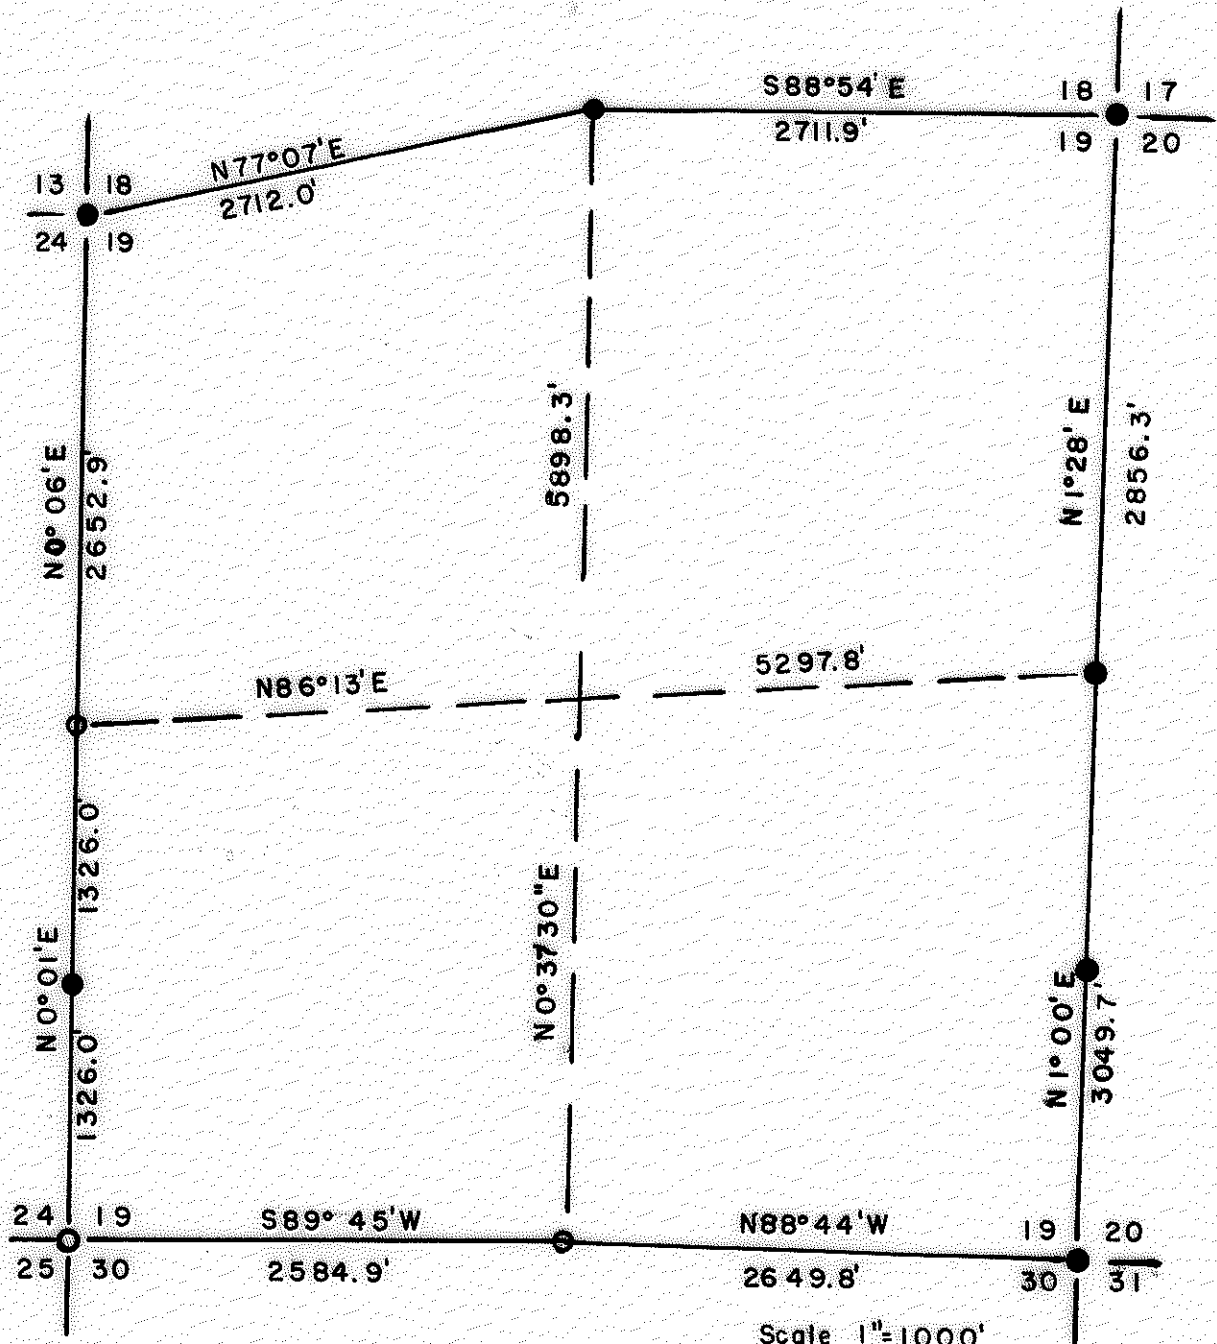

4600

4600

PLAT S.19,T.35S,R.2E,W.M.

Scale 1"=1000'

Date 8-71

Brass Cap ○

Alum. Cap ●

REGISTERED
 OREGON
 LAND SURVEYOR

Duane A. Smeltzer

OCTOBER 24, 1958
 DUANE A. SMELTZER
 461

4600